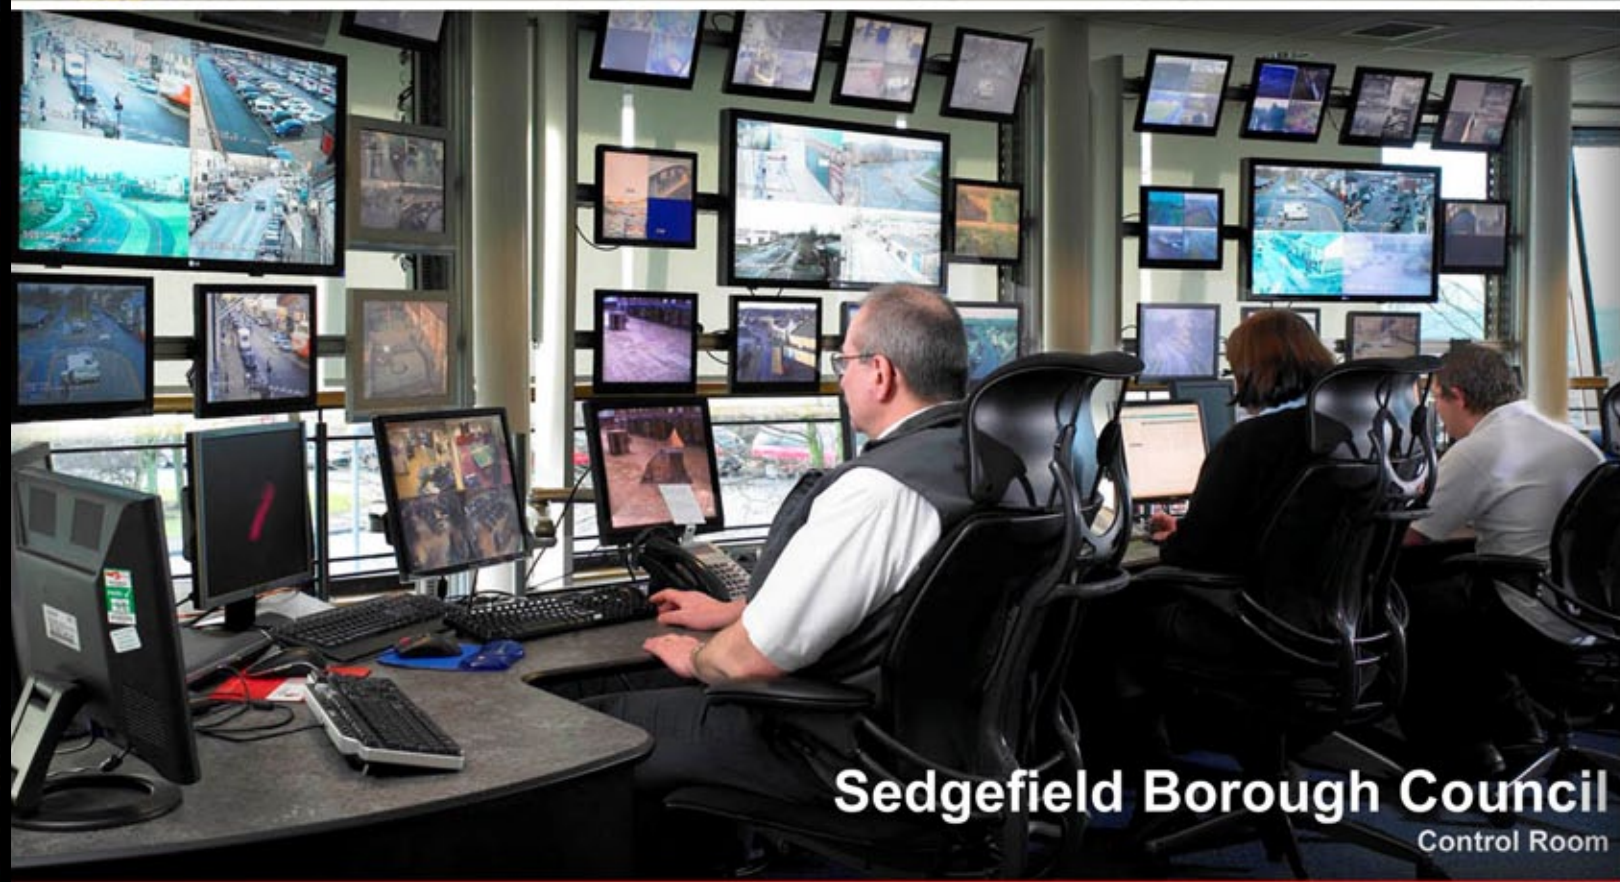

TRANSPORTATION MANAGEMENT SOLUTIONS

London Underground Stations
Control Room Upgrade

Sedgefield Borough Council
Control Room

INTELLIGENT TRANSPORTATION

ARE YOU IN CONTROL?

Traffic Management Centers (TMC), Air Traffic Control (ATC) operations, Port Authorities and all other Transportation Management Systems have recently seen major technological advancements. The amount of information presented and processed by the operators can become overwhelming. In order to take advantage of these impressive new technologies it is imperative that the control room is properly designed and the consoles are ergonomically correct. A properly designed control room with ergonomically correct consoles can maximize operator comfort and improve health, which results in higher productivity, better morale and fewer mistakes.

For over 47 years, Winsted has been a worldwide leader in control room console solutions. Our experts combine the disciplines of industrial design, ergonomics and interior design to create solutions that are both efficient and eye-catching. We offer stock, customized and custom control room consoles for a wide range of Transportation Management applications. Whether you are building a state-of-the-art command center from the ground up, or simply need to upgrade your control room, we can provide the ideal solution.